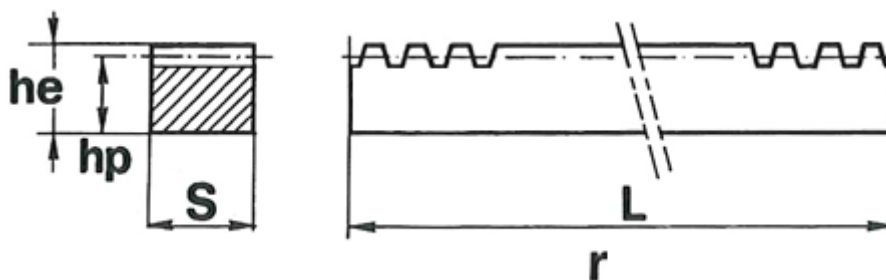

Data Sheet

Article number: 6165050800500
Description: Rack Module 8 80x80
length 500 mm

Measures

Actual length	= 502.66
hp	= 72
Module	= 8
No. of teeth	= 20
Nominal length	= 500
Pitch	= 25.1328
Profile Sxhe	= 80x80